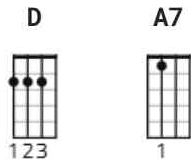

Deep In The Heart Of Texas Chords by George Strait

Difficulty: beginner

Tuning: E A D G B E

CHORDS

[Verse 1]

D
The stars at night are big and bright,

A7
Deep in the heart of Texas;

The prairie sky is wide and high,

D
Deep in the heart of Texas.

[Verse 2]

D
The sage in bloom is like perfume,

A7
Deep in the heart of Texas;

Reminds me of the one I love,

D
Deep in the heart of Texas.

[Verse 3]

D
The coyotes wail along the trail,

A7
Deep in the heart of Texas.

The rabbits rush around the brush,

D
Deep in the heart of Texas.

[Verse 4]

D
The cowboys cry, "Ki-yip-pee-yi!"

A7
Deep in the heart of Texas;

The dogies bawl, and bawl, and bawl,